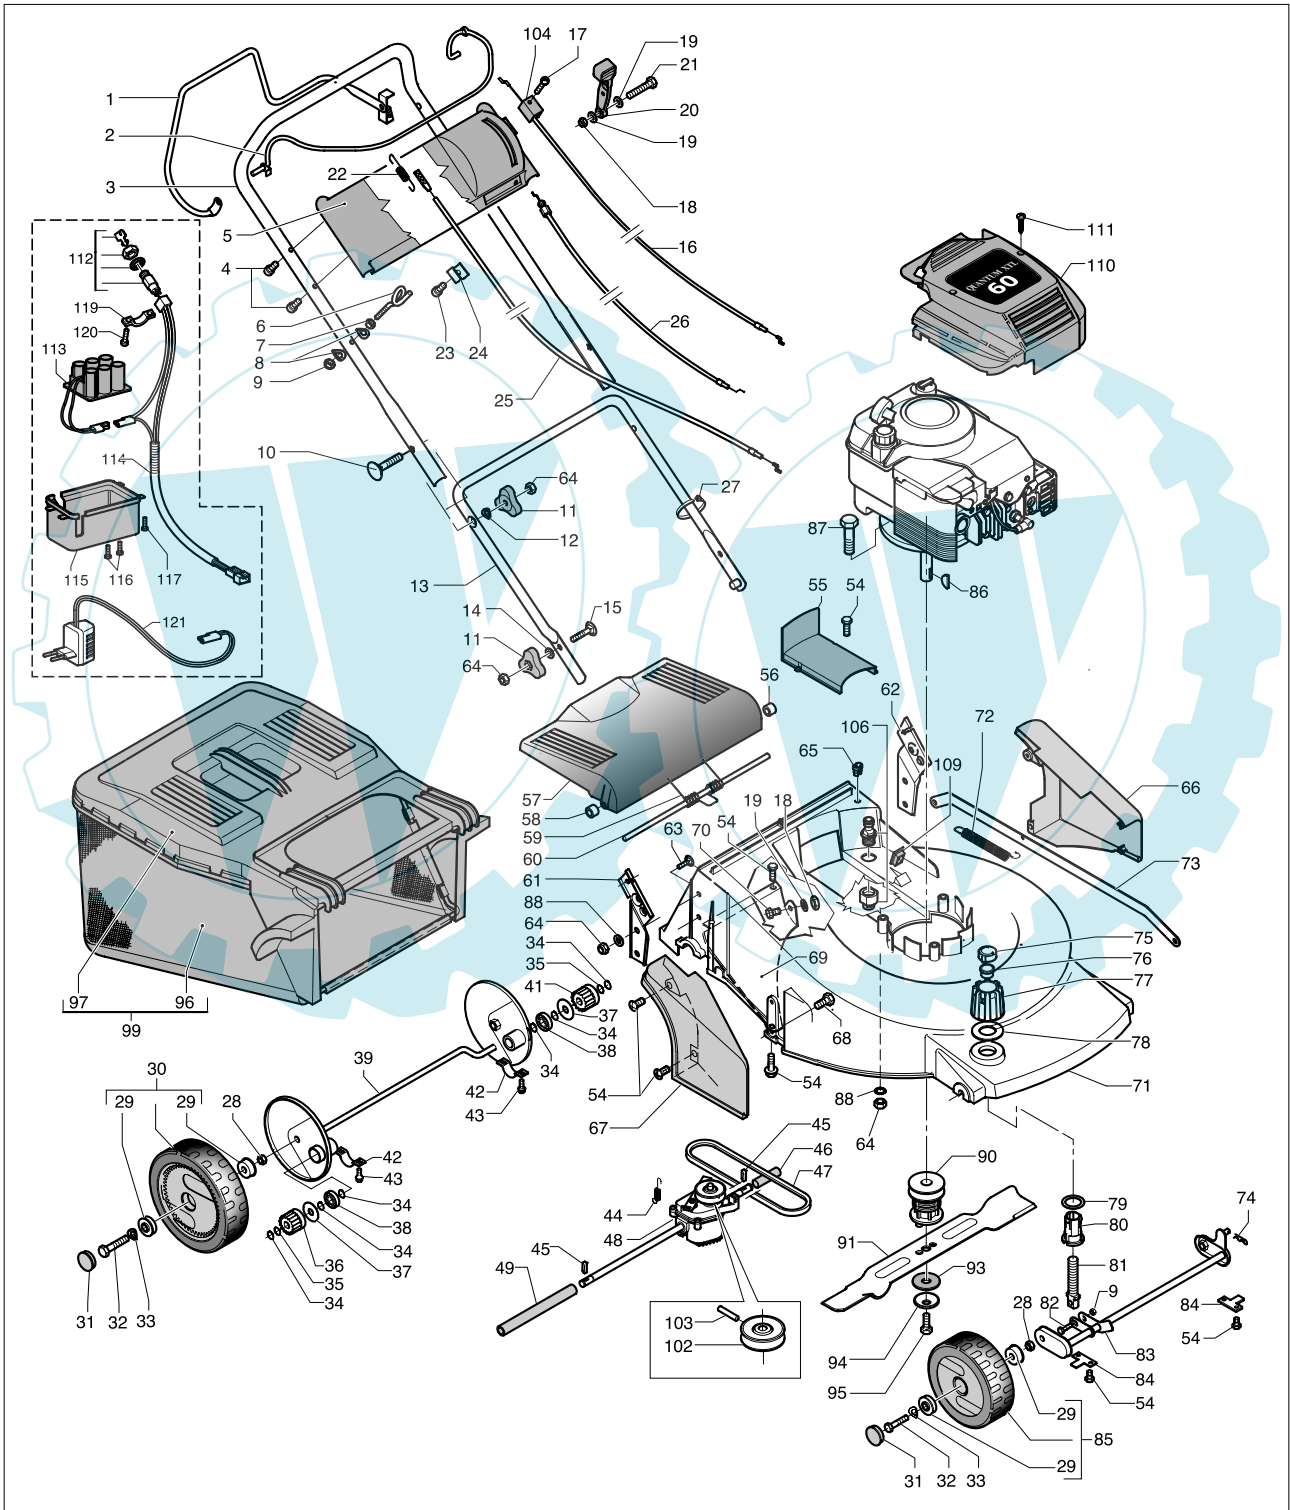

brand	McCULLOCH

date	2002-01	SHEET 1/3

Model

LM6053CDE

Product number

9538783-13 McCulloch

The Electrolux Group. The world's No.1 choice.